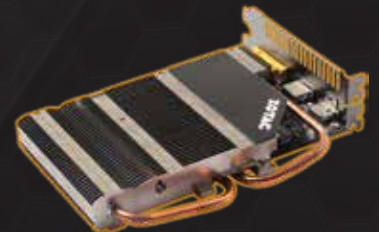

INSIDE THE BOX

- ZOTAC GeForce GTX 750
- 1 x DVI-to-VGA adapter
- User manual
- Driver disc

*GeForce GTX 700 series supports PCI Express 3.0. The Intel X79/SNB-DE PCI Express 2.0 platform is only currently supported up to 5GT/s (PCIe 2.0) bus speeds even though some motherboard manufacturers have enabled higher 8GT/s speeds