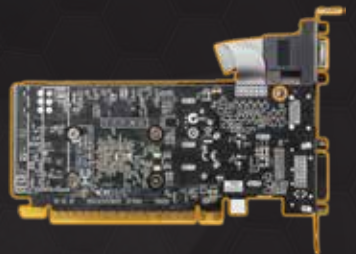

*GeForce GTX 700 series supports PCI Express 3.0. The Intel X79/SNB-DE PCI Express 2.0 platform is only currently supported up to 5GT/s (PCIe 2.0) bus speeds even though some motherboard manufacturers have enabled higher 8GT/s speeds