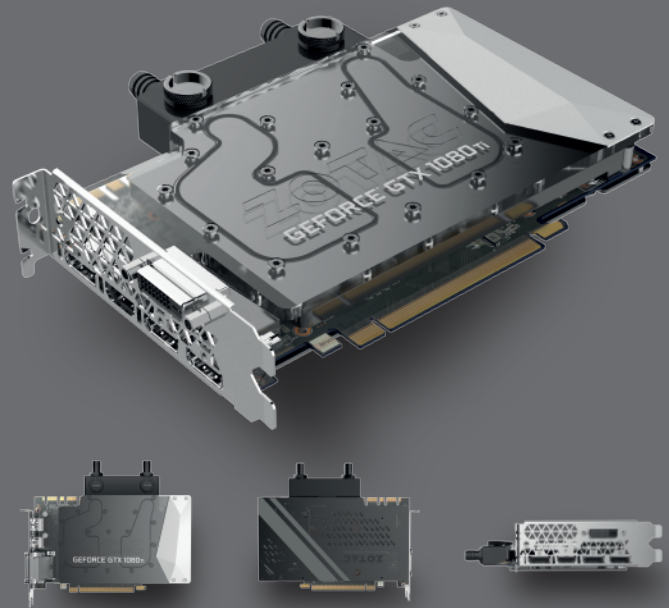

ZOTAC GeForce® GTX 1080 Ti ArcticStorm Mini

SKU: ZT-P10810H-30P

Game fearlessly. Turn your gaming prowess up to eleven and know no fear with the ZOTAC GeForce® GTX 1080 Ti ArcticStorm Mini. Raise the playing field with the most advanced gaming graphics card ever without fear of hitting the thermal capacity. All that performance is now contained in a compact size, enabling top performance even in smaller builds.

The waterblock provides full board coverage and fitted with innovative technologies such as Direct Copper Contact with 0.3mm micro-channels to maximize thermal performance. Discover performance, power efficiency, and gaming experiences with powerful performance and cool thermals.

TECHNICAL SPECIFICATIONS

EAN: 4895173614477

UPC: 816264018374

FEATURES

- ArcticStorm Mini Waterblock
- Metal Backplate
- Direct Copper Contact with 0.3mm micro-channels
- VR Ready
- Simultaneous Multi-Projection
- NVIDIA™ Ansel®
- NVIDIA G-Sync™
- Vulkan API

DIMENSIONS

- Length: 212mm (8.35in)
 - Height: 164mm (6.46in)
 - Width: 2 slots - 41mm (1.61in)
- Box
- Height: 424mm (16.69in)
 - Width: 292mm (11.5in)
 - Depth: 99mm (3.9in)

SPECIFICATIONS

- NVIDIA GeForce® GTX 1080 Ti GPU
- 3584 CUDA cores
- 11GB GDDR5X memory
- 352-bit memory bus
- Engine clock (base): 1506 MHz
(boost): 1620 MHz
- Memory clock: 11.0 GHz
- PCI Express 3.0