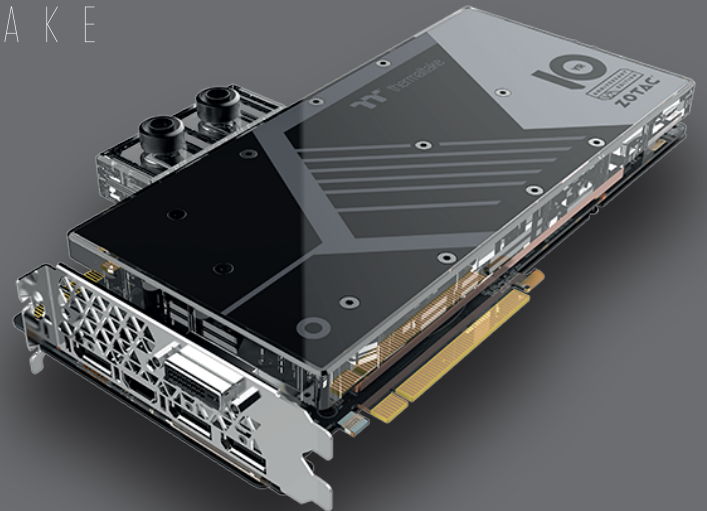

GEFORCE® GTX 1080

ARCTICSTORM THERMALTAKE

SKU: ZT-P10800G-30P

THE ZOTAC GEFORCE GTX 1080 ARCTICSTORM THERMALTAKE 10 YEAR ANNIVERSARY EDITION combines the most advanced gaming graphics card ever with the ultimate cooling solution. Finished with customizable SPECTRA lighting to fit perfectly. Designed by ZOTAC, engineered by Thermaltake, this is the game changer.

TECHNICAL SPECIFICATIONS

EAN: 4895173611391

UPC: 816264017254

FEATURES

- ArcticStorm ThermalTake waterblock
- SPECTRA lighting system
- Dual BIOS
- POWERBOOST
- Simultaneous Multi-Projection
- VR Ready
- NVIDIA Ansel
- NVIDIA® SLI® w/ HB Bridge Support
- NVIDIA G-Sync™
- NVIDIA® GameStream™
- 16+2 power phase

DIMENSIONS

- Length: 300mm (11.8 in)
- Height: 171mm (6.73 in)
- Width: 2 slots
- Box
- Height: 424mm (16.69in)
- Width: 292mm (11.5in)
- Depth: 99mm (3.9in)

SPECIFICATIONS

- NVIDIA GeForce® GTX 1080 GPU
- 2560 CUDA cores
- 8GB GDDR5X memory
- 256-bit memory bus
- Engine clock:
 - BIOS 1 (default): (base): 1657 MHz (boost): 1797 MHz
 - BIOS 2: (base): 1632 MHz (boost): 1771 MHz
- Memory clock: 10 GHz
- PCI Express 3.0