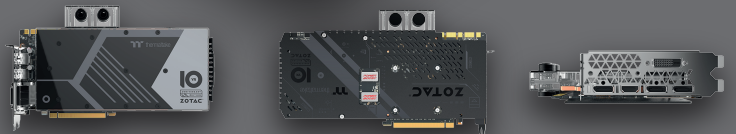

GEFORCE® GTX 1080

ARCTICSTORM THERMALTAKE

SKU: ZT-P10800G-30P

THE ZOTAC GEFORCE GTX 1080 ARCTICSTORM THERMALTAKE 10 YEAR ANNIVERSARY EDITION combines the most advanced gaming graphics card ever with the ultimate cooling solution. Finished with customizable SPECTRA lighting to fit perfectly. Designed by ZOTAC, engineered by Thermaltake, this is the game changer.

TECHNICAL SPECIFICATIONS

EAN: 4895173611391

UPC: 816264017254

FEATURES

- ArcticStorm ThermalTake waterblock
- SPECTRA lighting system
- Dual BIOS
- POWERBOOST
- Simultaneous Multi-Projection
- VR Ready
- NVIDIA Ansel
- NVIDIA® SLI® w/ HB Bridge Support
- NVIDIA G-Sync™
- NVIDIA® GameStream™
- 16+2 power phase

DIMENSIONS

- Length: 300mm (11.8 in)
- Height: 171mm (6.73 in)
- Width: 2 slots
- Box
- Height: 424mm (16.69in)
- Width: 292mm (11.5in)
- Depth: 99mm (3.9in)

SPECIFICATIONS

- NVIDIA GeForce® GTX 1080 GPU
- 2560 CUDA cores
- 8GB GDDR5X memory
- 256-bit memory bus
- Engine clock:
 - BIOS 1 (default): (base): 1657 MHz (boost): 1797 MHz
 - BIOS 2: (base): 1632 MHz (boost): 1771 MHz
- Memory clock: 10 GHz
- PCI Express 3.0