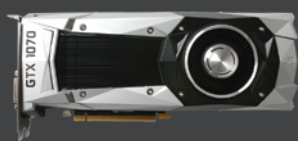

SKU: ZT-P10700A-10P

EAN: 4895173609992

UPC: 816264016745