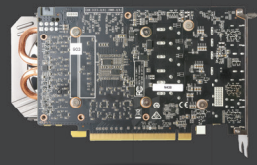

→ GRAPHICS CARD / CARTE GRAPHIQUE / GRAFIKKARTE / TARJETA GRAFICA / ВИДЕОКАРТА

GEFORCE® GTX 1060

AMP!
EDITION

The ZOTAC GeForce GTX 1060 graphics card is loaded with innovative new gaming technologies, making it the perfect choice for the latest high-definition games. Powered by NVIDIA Pascal™—the most advanced GPU architecture ever created—the ZOTAC GeForce GTX 1060 delivers brilliant performance that opens the door to virtual reality and beyond.

SKU: ZT-P10610E-10M

EAN: 4895173610929

UPC: 816264017155

TECHNICAL SPECIFICATIONS

FEATURES

- Simultaneous Multi-Projection
- VR Ready
- NVIDIA Ansel
- NVIDIA® GPU BOOST™ 3.0
- NVIDIA G-Sync™
- NVIDIA® GameStream™
- Vulkan API
- Dual 80mm IceStorm

SPECIFICATIONS

- NVIDIA GeForce® GTX 1060 GPU
- 1152 CUDA cores
- 3GB GDDR5 memory
- 192-bit memory bus
- Engine clock (base): 1582 MHz (boost): 1797 MHz
- Memory clock: 8 GHz
- PCI Express 3.0

CONNECTIONS

- 3 x DisplayPort 1.4
- 1 x HDMI 2.0b
- 1 x Dual-link DVI
- Quad simultaneous display capable

POWER REQUIREMENTS

- 400-watt power supply recommended
- 120-watt max power consumption
- 6-pin PCI Express power connectors