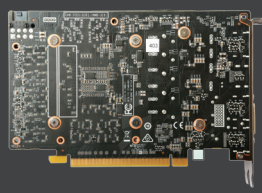

→ GRAPHICS CARD / CARTE GRAPHIQUE / GRAFIKKARTE / TARJETA GRAFICA / ВИДЕОКАРТА

GEFORCE® GTX 1060

The ZOTAC GeForce GTX 1060 graphics card is loaded with innovative new gaming technologies, making it the perfect choice for the latest high-definition games. Powered by NVIDIA Pascal™—the most advanced GPU architecture ever created—the ZOTAC GeForce GTX 1060 delivers brilliant performance that opens the door to virtual reality and beyond.

SKU: ZT-P10610A-10L

EAN: 4895173610172

UPC: 816264016936

TECHNICAL SPECIFICATIONS

FEATURES

- Simultaneous Multi-Projection
- VR Ready
- NVIDIA Ansel
- NVIDIA® GPU BOOST™ 3.0
- NVIDIA G-Sync™
- NVIDIA® GameStream™
- Vulkan API

SPECIFICATIONS

- NVIDIA GeForce® GTX 1060 GPU
- 1152 CUDA cores
- 3GB GDDR5 memory
- 192-bit memory bus
- Engine clock (base): 1506 MHz
(boost): 1708 MHz
- Memory clock: 8 GHz
- PCI Express 3.0

CONNECTIONS

- 3 x DisplayPort 1.4
- 1 x HDMI 2.0b
- 1 x Dual-link DVI
- Quad simultaneous display capable

POWER REQUIREMENTS

- 400-watt power supply recommended
- 120-watt max power consumption
- 6-pin PCI Express power connectors