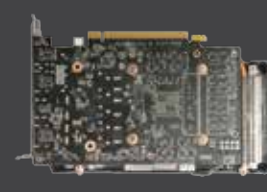

→ GRAPHICS CARD / CARTE GRAPHIQUE / GRAFIKKARTE / TARJETA GRAFICA / ВИДЕОКАРТА

GEFORCE® GTX 1060

AMP!
EDITION

The ZOTAC GeForce GTX 1060 graphics card is loaded with innovative new gaming technologies, making it the perfect choice for the latest high-definition games. Powered by NVIDIA Pascal™—the most advanced GPU architecture ever created—the ZOTAC GeForce GTX 1060 delivers brilliant performance that opens the door to virtual reality and beyond.

SKU: ZT-P10600E-10H

EAN: 4895173610912

UPC: 816264017148

TECHNICAL SPECIFICATIONS

FEATURES

- Dual 90mm IceStorm
- FREEZE Tech
- Simultaneous Multi-Projection
- VR Ready
- NVIDIA Ansel
- NVIDIA G-Sync™
- NVIDIA® GameStream™

SPECIFICATIONS

- NVIDIA GeForce® GTX 1060 GPU
- 1280 CUDA cores
- 6GB GDDR5 memory
- 192-bit memory bus
- Engine clock (base): 1556 MHz (boost): 1771 MHz
- Memory clock: 8000 MHz
- PCI Express 3.0

CONNECTIONS

- 3 x DisplayPort 1.4
- 1 x HDMI 2.0b
- 1 x Dual-link DVI
- Quad simultaneous display capable

POWER REQUIREMENTS

- 400-watt power supply recommended
- 120-watt max power consumption
- 6-pin PCI Express power connectors