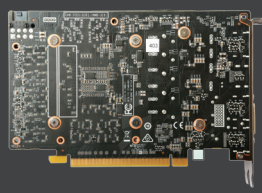

→ GRAPHICS CARD / CARTE GRAPHIQUE / GRAFIKKARTE / TARJETA GRAFICA / ВИДЕОКАРТА

GEFORCE® GTX 1060

The ZOTAC GeForce GTX 1060 graphics card is loaded with innovative new gaming technologies, making it the perfect choice for the latest high-definition games. Powered by NVIDIA Pascal™—the most advanced GPU architecture ever created—the ZOTAC GeForce GTX 1060 delivers brilliant performance that opens the door to virtual reality and beyond.

SKU: ZT-P10600A-10L

EAN: 4895173610158

UPC: 816264016912

TECHNICAL SPECIFICATIONS

FEATURES

- Simultaneous Multi-Projection
- VR Ready
- NVIDIA Ansel
- NVIDIA® SLI® w/ HB Bridge Support
- NVIDIA G-Sync™
- NVIDIA® GameStream™

SPECIFICATIONS

- NVIDIA GeForce® GTX 1060 GPU
- 1280 CUDA cores
- 6GB GDDR5 memory
- 192-bit memory bus
- Engine clock (base): 1506 MHz
(boost): 1708 MHz
- Memory clock: 8000 MHz
- PCI Express 3.0

CONNECTIONS

- 3 x DisplayPort 1.4
- 1 x HDMI 2.0b
- 1 x Dual-link DVI
- Quad simultaneous display capable

POWER REQUIREMENTS

- 400-watt power supply recommended
- 120-watt max power consumption
- 6-pin PCI Express power connectors