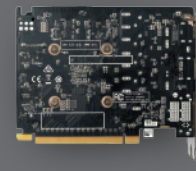

GEFORCE® GTX 1050Ti MINI

SKU: ZT-P10510F-10L

TURN YOUR PC INTO A TRUE GAMING RIG WITH THE FAST, POWERFUL GEFORCE GTX 1050 Ti. It's powered by NVIDIA Pascal™ - the most advanced GPU architecture ever created - and features innovative NVIDIA technologies to drive the latest games in their full glory.

TECHNICAL SPECIFICATIONS

EAN: 4895173617683

UPC: 816264019845

FEATURES

- Simultaneous Multi-Projection
- NVIDIA Ansel
- NVIDIA G-Sync™
- NVIDIA® GameStream™
- Vulkan API

SOFTWARE COMPATIBILITY

- NVIDIA GeForce® driver
- Microsoft DirectX 12 (feature level 12_1)
- OpenGL 4.5
- OpenCL
- Microsoft Windows 10/8/7 x86/x64

CONNECTIONS

- 1 x DisplayPort 1.4
- 1 x HDMI 2.0b
- 2 x DVI-D
- Quad simultaneous display capable

POWER REQUIREMENTS

- 300-watt power supply recommended
- 75-watt max power consumption

INSIDE THE BOX

- ZOTAC GeForce® GTX 1050 Ti Mini
- User Manual

DIMENSIONS

- Length: 144.78mm (5.7 in)
- Height: 111.15mm (4.38 in)
- Width: 2 slots
- Box
- Height: 280mm (11.02in)
- Width: 215mm (8.46in)
- Depth: 55mm (2.17in)

SPECIFICATIONS

- NVIDIA GeForce® GTX 1050 Ti GPU
- 768 CUDA cores
- 4GB GDDR5 memory
- 128-bit memory bus
- Engine clock (base): 1316 MHz
(boost): 1430 MHz
- Memory clock: 7.0 GHz
- PCI Express 3.0