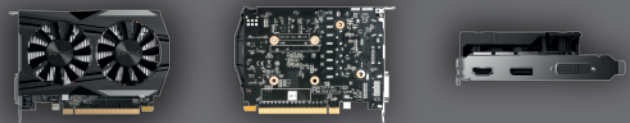

ZOTAC GeForce® GTX 1050 Ti

SKU: ZT-P10510C-10H

TURN YOUR PC INTO A TRUE GAMING RIG WITH THE FAST, POWERFUL GEFORCE GTX 1050 Ti. It's powered by NVIDIA Pascal™ - the most advanced GPU architecture ever created - and features innovative NVIDIA technologies to drive the latest games in their full glory.

TECHNICAL SPECIFICATIONS

EAN: 4895173611544

UPC: 816264017438

FEATURES

- Simultaneous Multi-Projection
- NVIDIA Ansel
- NVIDIA G-Sync™
- NVIDIA® GameStream™
- Vulkan API

SOFTWARE COMPATIBILITY

- NVIDIA GeForce® driver
- Microsoft DirectX 12 (feature level 12_1)
- OpenGL 4.5
- OpenCL
- Microsoft Windows 10/8/7 x86/x64

CONNECTIONS

- 1 x DisplayPort 1.4
- 1 x HDMI 2.0b
- 1 x Dual-link DVI
- Triple simultaneous display capable

POWER REQUIREMENTS

- 300-watt power supply recommended
- 75-watt max power consumption

INSIDE THE BOX

- ZOTAC GeForce® GTX 1050 Ti OC Edition
- User Manual

DIMENSIONS

- Length: 174mm (6.85 in)
- Height: 111.15mm (4.38 in)
- Width: 2 slots
- Box
- Height: 280mm (11.02in)
- Width: 215mm (8.46in)
- Depth: 55mm (2.17in)