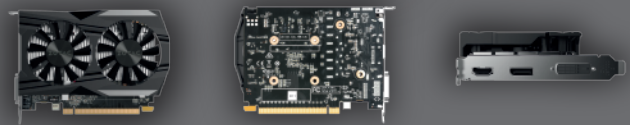

ZOTAC GeForce® GTX 1050

SKU: ZT-P10500D-10H

TURN YOUR PC INTO A TRUE GAMING RIG WITH THE FAST, POWERFUL GEFORCE GTX 1050. It's powered by NVIDIA Pascal™ - the most advanced GPU architecture ever created - and features innovative NVIDIA technologies to drive the latest games in their full glory.

TECHNICAL SPECIFICATIONS

EAN: 4895173611551

UPC: 816264017445

FEATURES

- Simultaneous Multi-Projection
- NVIDIA Ansel
- NVIDIA G-Sync™
- NVIDIA® GameStream™
- Vulkan API

SOFTWARE COMPATIBILITY

- NVIDIA GeForce® driver
- Microsoft DirectX 12 (feature level 12_1)
- OpenGL 4.5
- OpenCL
- Microsoft Windows 10/8/7 x86/x64

CONNECTIONS

- 1 x DisplayPort 1.4
- 1 x HDMI 2.0b
- 1 x Dual-link DVI
- Triple simultaneous display capable

POWER REQUIREMENTS

- 300-watt power supply recommended
- 75-watt max power consumption

INSIDE THE BOX

- ZOTAC GeForce® GTX 1050 OC Edition
- User Manual

DIMENSIONS

- Length: 174mm (6.85 in)
- Height: 111.15mm (4.38 in)
- Width: 2 slots
- Box
- Height: 280mm (11.02in)
- Width: 215mm (8.46in)
- Depth: 55mm (2.17in)