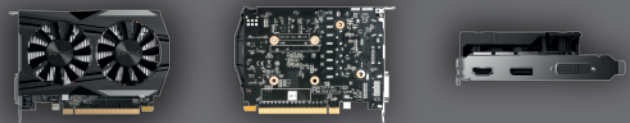

# ZOTAC GeForce® GTX 1050

**SKU:** ZT-P10500C-10L

TURN YOUR PC INTO A TRUE GAMING RIG WITH THE FAST, POWERFUL GEFORCE GTX 1050. It's powered by NVIDIA Pascal™ - the most advanced GPU architecture ever created - and features innovative NVIDIA technologies to drive the latest games in their full glory.

### FEATURES

- Simultaneous Multi-Projection
- NVIDIA Ansel
- NVIDIA G-Sync™
- NVIDIA® GameStream™
- Vulkan API