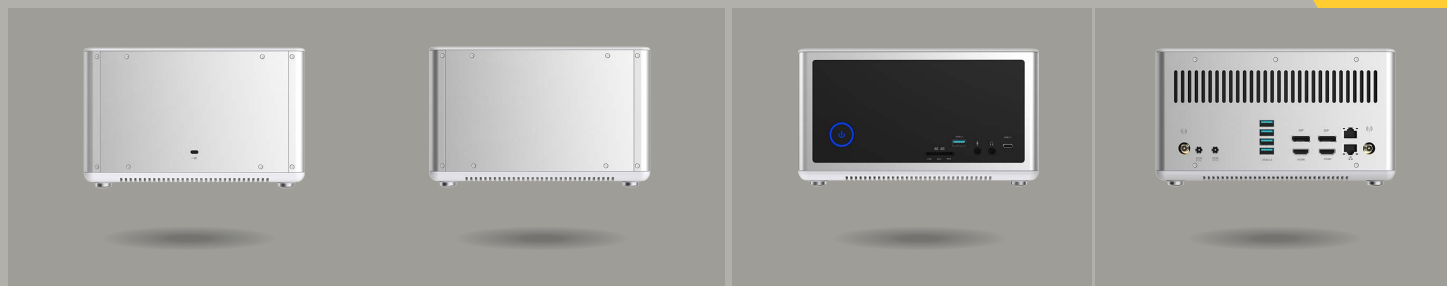

ZBOX

→ SKU: ZBOX-EN980-BE/J/U/AUS

MAGNUS EN980

E
SERIES

The world's first VR Mini PC has arrived. ZOTAC MAGNUS ascends gaming to the Virtual Reality with an Intel 6th Generation Skylake Core i5 processor and NVIDIA GeForce® GTX 980 graphics. Designed for enthusiasts, MAGNUS delivers staggering performance with endurance for the best gaming experience in small form factor. The specially designed water cooling system keeps the machine cool even when the action is red hot, so the machine is ready for intense gaming whenever you are.

DISPLAY OUTPUTS

- 2 x HDMI 1.4, 2 x DisplayPort 1.2
- HDCP compliant

AUDIO OUTPUTS

- Loss-less Bitstream via HDMI
- Analog output

FRONT PORTS

- Analog Input / Output
- 3-in-1 card reader (SD/SDHC/SDXC UHS II)
- 1 x USB 3.1, 1 x USB 3.1 Type-C
- WiFi LED
- Hard drive LED
- Power LED
- Power button

REAR PORTS

- 2 x WiFi antenna connector
- 4 x USB 3.0 ports
- 2 x 10/100/1000 Ethernet (RJ45)
- 2 x Power Input

SOFTWARE COMPATIBILITY

- Microsoft Windows 8.1 / 10 (32 / 64-bit)

MINI PC DIMENSIONS

- Length: 225mm (8.86in)
- Width: 203mm (7.99in)
- Height: 128mm (5.03in)

BOX DIMENSIONS

- Length: 290mm (11.41in)
- Width: 290mm (11.41in)
- Height: 238mm (9.37in)

INSIDE THE BOX

- ZOTAC ZBOX MAGNUS EN980
- 2 x Power brick & cable
- 2 x WiFi antenna
- USB flash drive with O/S driver
- Driver disk
- Quick Start Guide
- User Manual